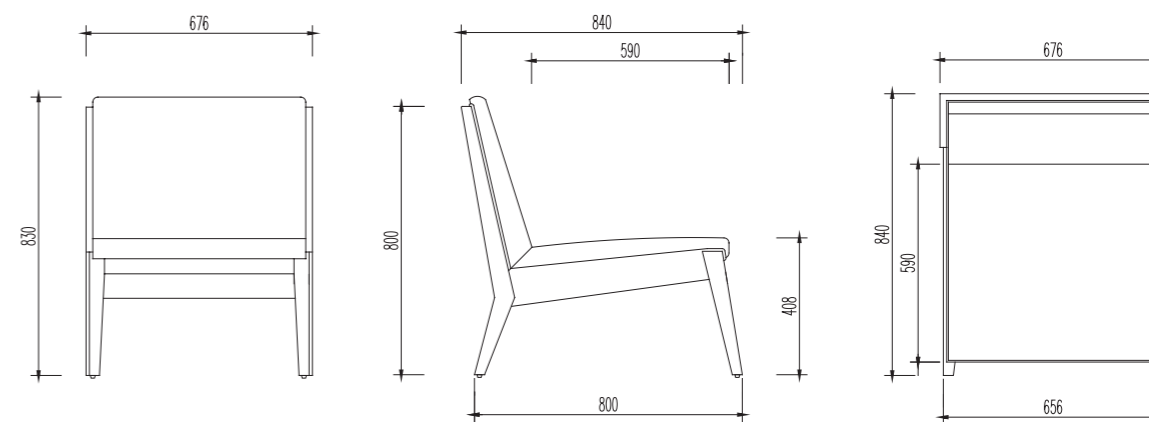

Stained solid ash wood, upholstered seat