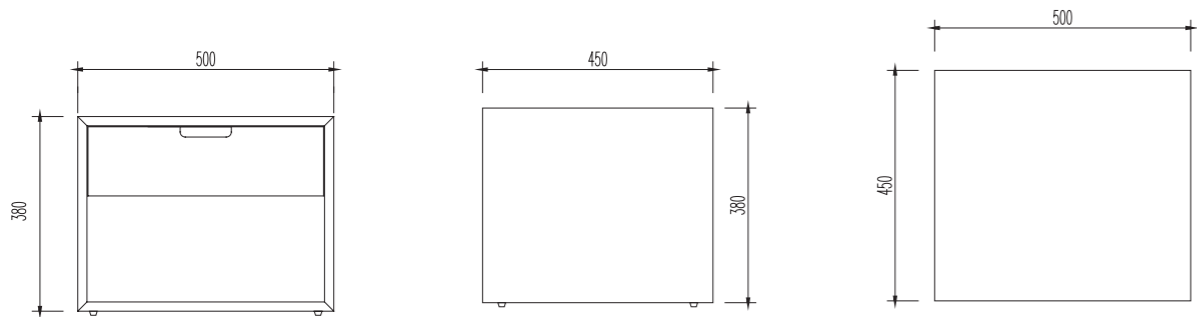

SIDE TABLE

Plywood, stained ash veneer, white gloss spray paint