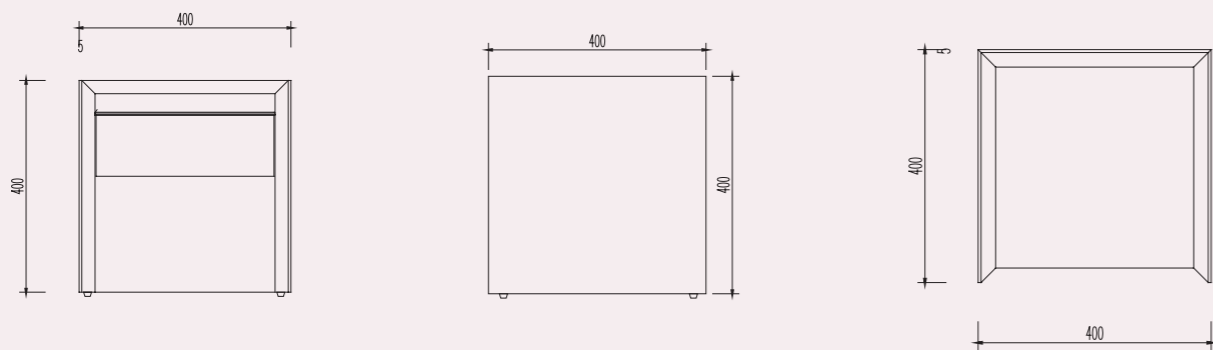

SIDE TABLE

Plywood, stained ash veneer,
tempered glass top