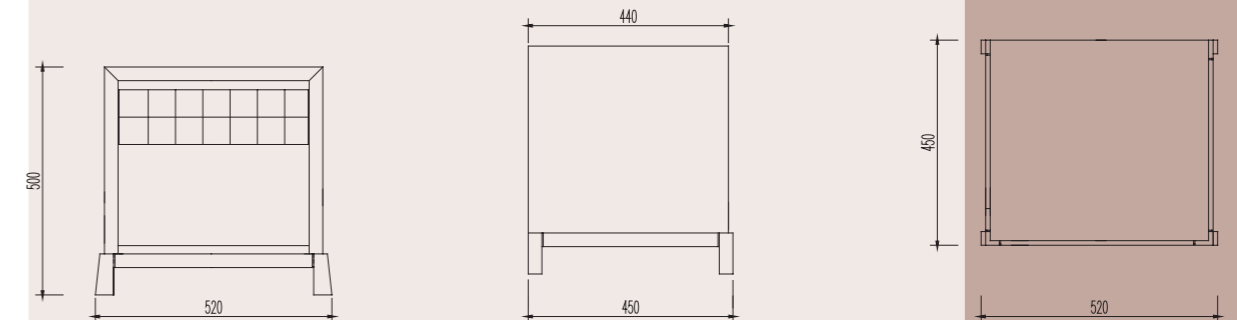

SIDE TABLE

Stained solid ash wood, plywood, stained ash veneer