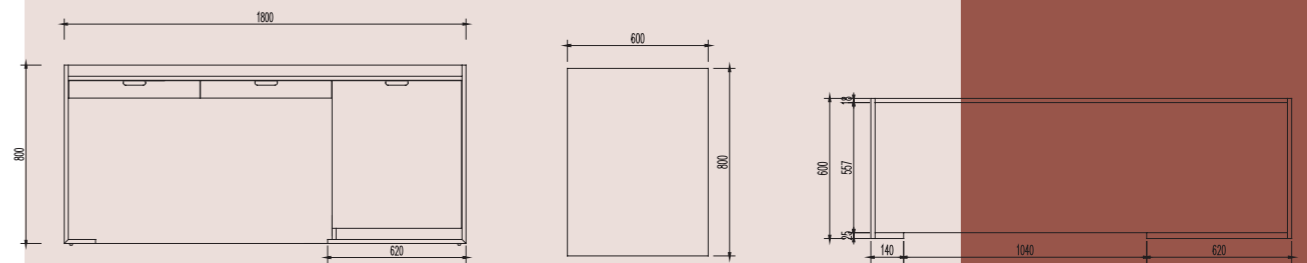

WRITING TABLE

Plywood, stained ash veneer, white gloss spray paint