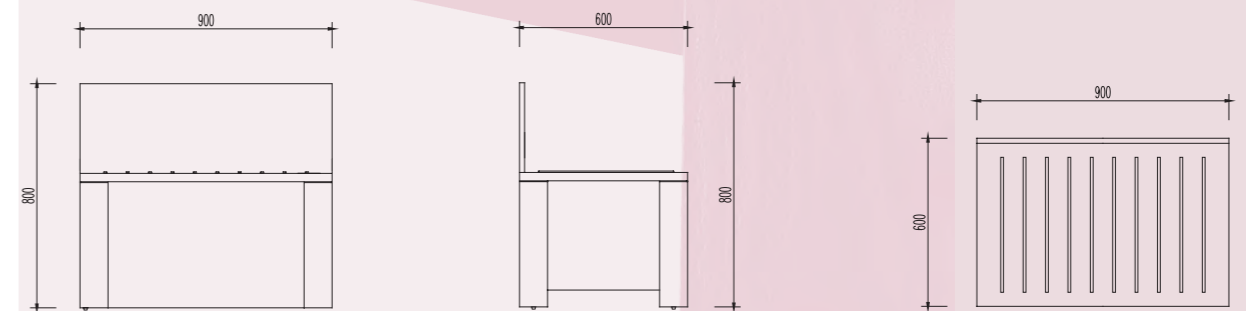

SIDE TABLE

Plywood, stained ash veneer,
tempered glass top

HEADBOARD & BED BOX

Plywood, stained ash veneer, upholstered headboard

THE COLLEZONE

collection

1A - B001T01A

Headboard:
W1100 x D210 x H770mm