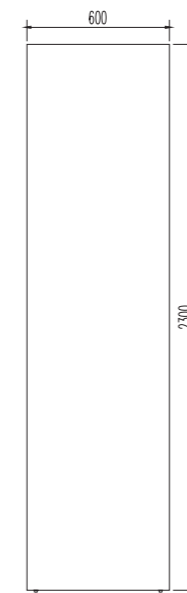

EFFORTLESS STORAGE