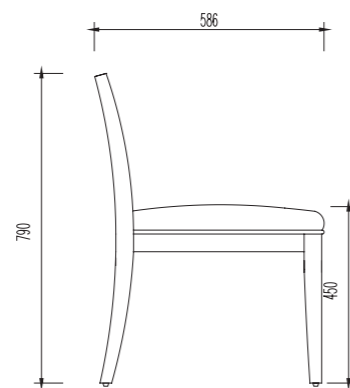

WRITING CHAIR

Stained solid ash wood, upholstered seat