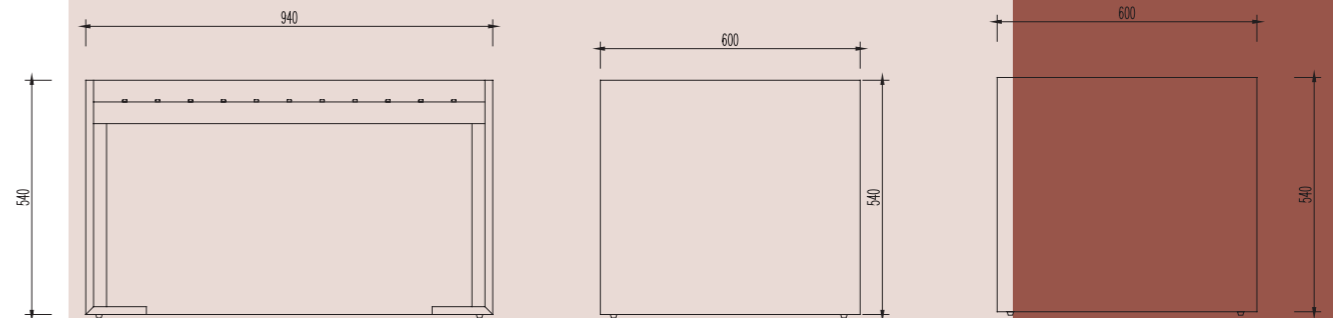

LUGGAGE RACK

Plywood, stained ash veneer, white gloss spray paint, aluminium