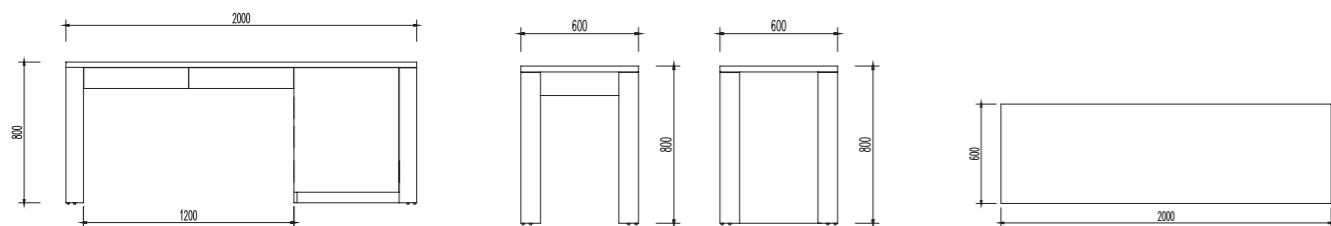

DRESSING TABLE

Stained solid ash wood, plywood, stained ash veneer