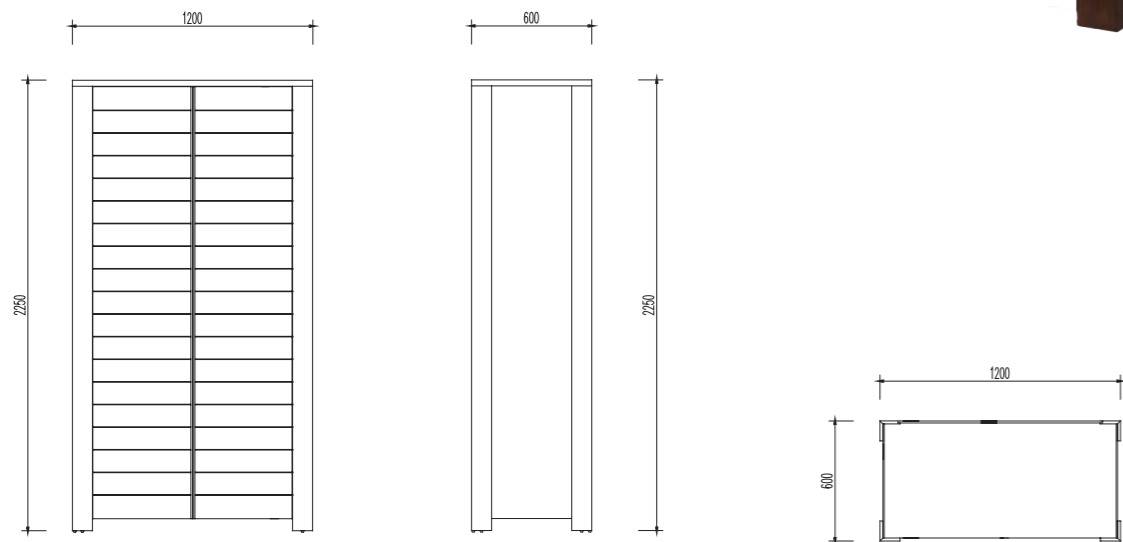

WARDROBE

Plywood, stained ash veneer, stainless steel rail