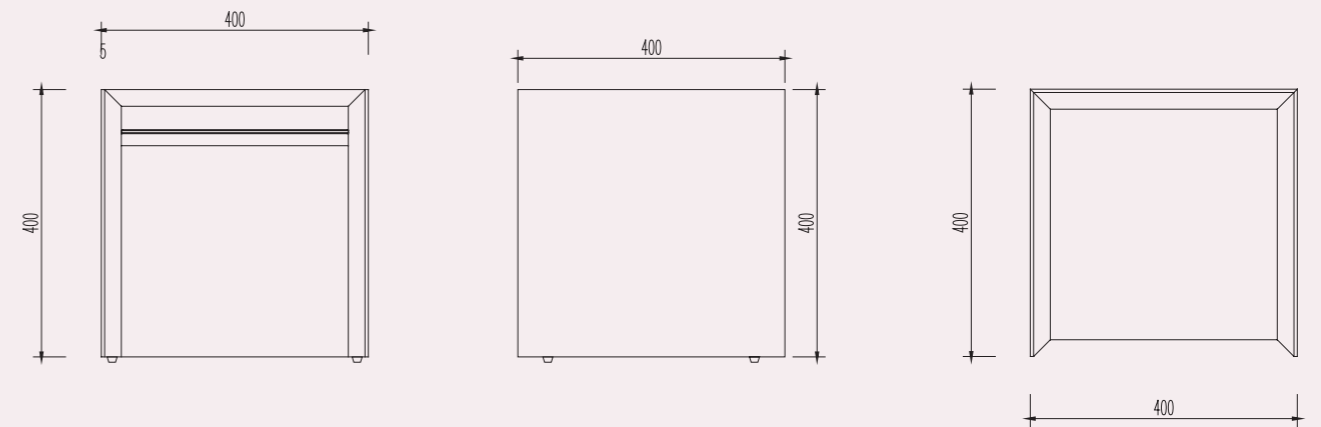

SIDE TABLE

Plywood, stained ash veneer, tempered glass top