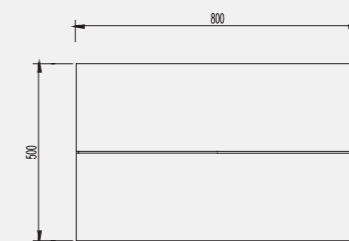

COFFEE TABLE

Plywood, stained ash veneer