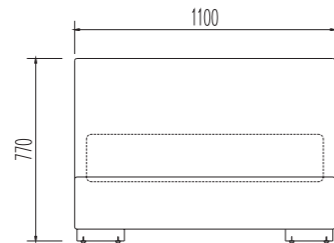

HEADBOARD & BED BOX

Upholstered plywood, stained ash veneer