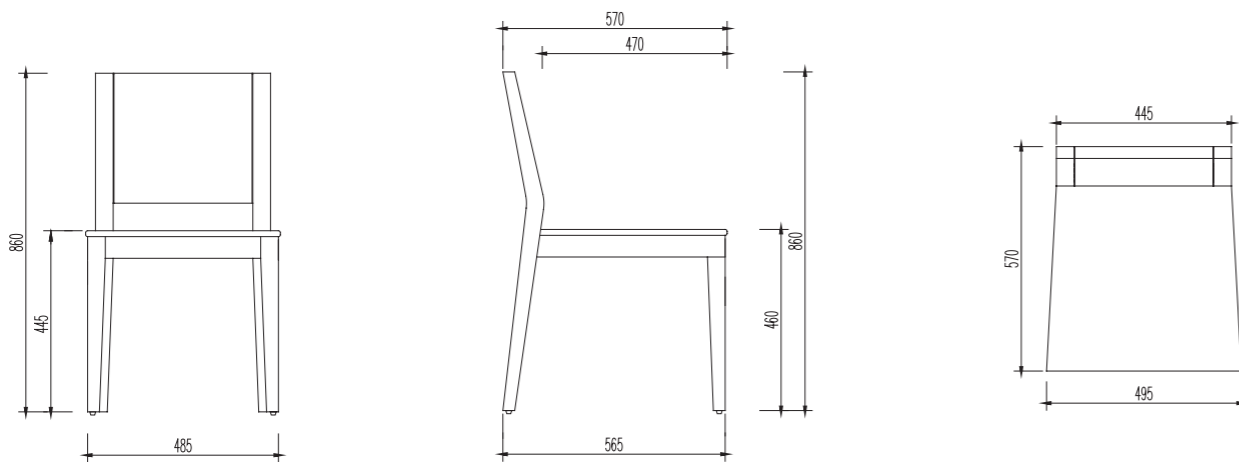

DRESSING CHAIR

Stained solid ash wood