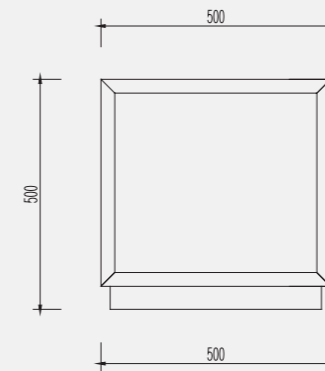

SIDE TABLE

Plywood, stained ash veneer