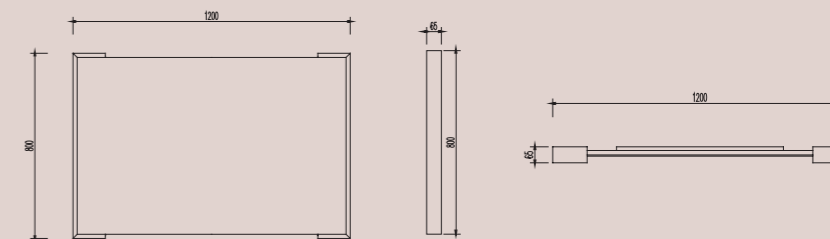

MIRROR

Plywood, stained ash veneer, mirror