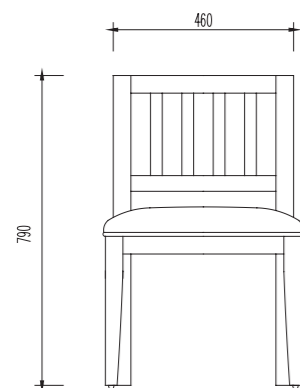

WRITING CHAIR

Stained solid ash wood, upholstered seat