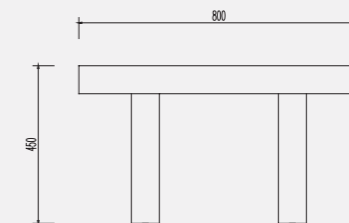

COFFEE TABLE

Plywood, stained ash veneer