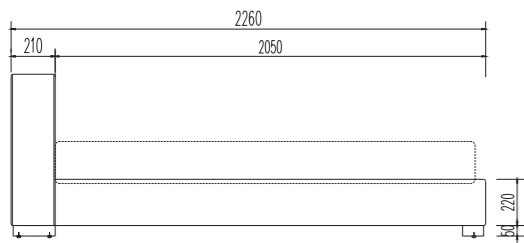

HEADBOARD & BED BOX

Upholstered plywood, stained ash veneer