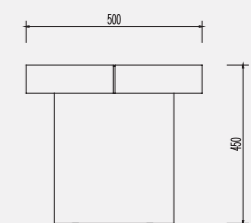

COFFEE TABLE

Plywood, stained ash veneer