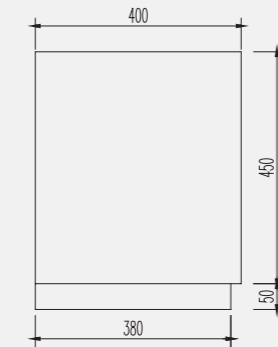

SIDE TABLE

Plywood, stained ash veneer