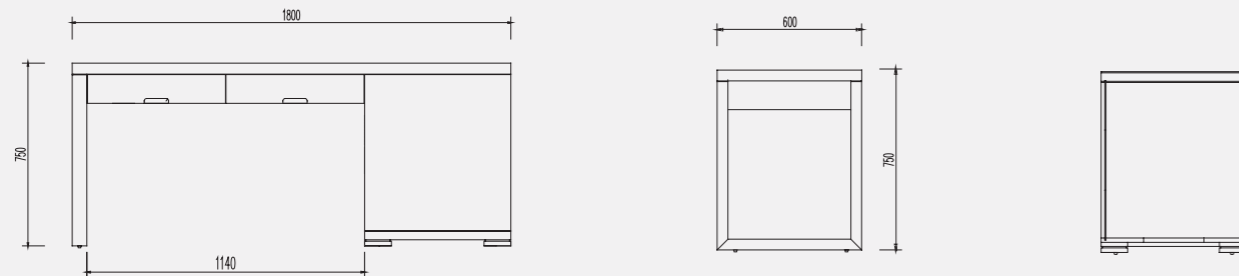

WRITING TABLE

Stained solid ash wood, plywood, stained ash veneer

REST
EASY

HEADBOARD & BED BOX

Plywood, stained ash veneer