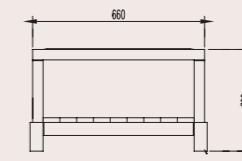

CENTER TABLE

Stained solid ash wood, plywood, stained ash veneer, tempered glass top