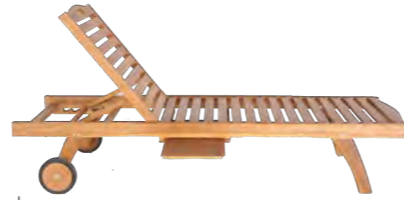

ADDITIONAL RANGE
OUTDOOR FURNITURE

1 - SL001Q

Sun lounger
W2000 x D650 x H370mm

Solid teak wood, oiled finished

2 - SL002Q

Sun lounger
W2000 x D650 H370mm

Solid teak wood, oiled finished

3 - SL003Q