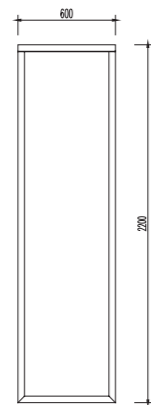

**BOLD
CONTRASTS**

SIDE TABLE

Stained solid ash wood, plywood, stained ash veneer

WARDROBE

Plywood, stained ash veneer, stainless steel rail

PLAYFUL MOTIVES

CENTER TABLE

Stained solid ash wood, plywood, stained ash veneer, tempered glass top

Mirror:
W1300 x D45 x H800mm

6 - CG006T03

Dressing Table:
W2000 x D600 x H800mm

8 - CH002T03

Dressing Chair:
W495 x D590 x H860mm

7 - CG004T03

Wardrobe:
W1200 x D600 x H2250mm

9 - CG002T03