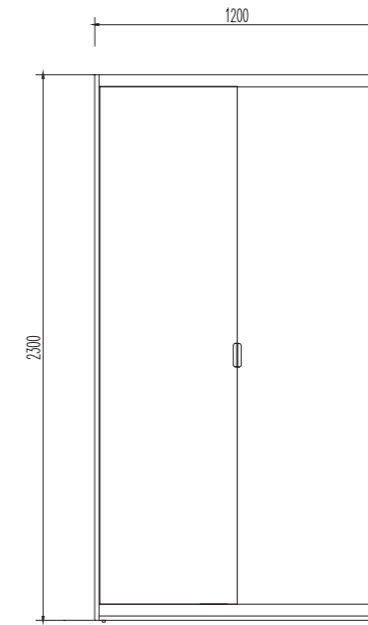

EFFORTLESS STORAGE