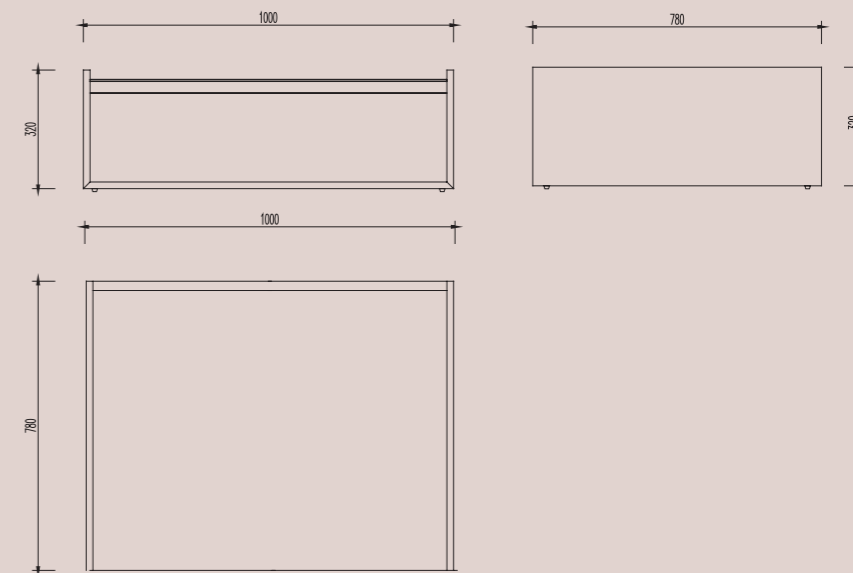

LUGGAGE RACK

Plywood, stained ash veneer, white gloss spray paint, aluminium

SIDE TABLE

Plywood, stained ash veneer, white gloss spray paint

CLEAN EDGES

COFFEE TABLE

Plywood, stained ash veneer, white gloss spray paint, tempered glass top