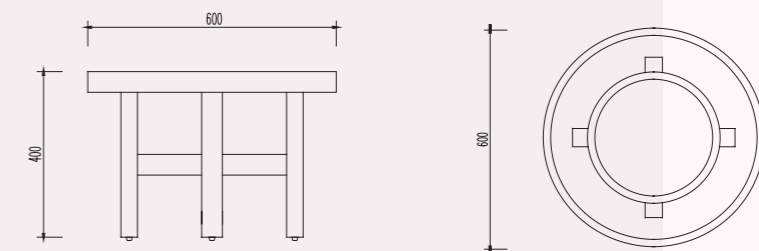

DRESSING CHAIR

Stained solid ash wood

DEEP ACCENT

COFFEE TABLE

Stained solid ash wood, tempered glass top