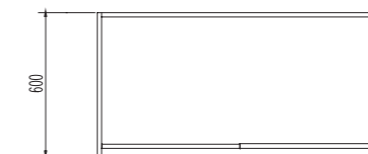

EFFORTLESS STORAGE