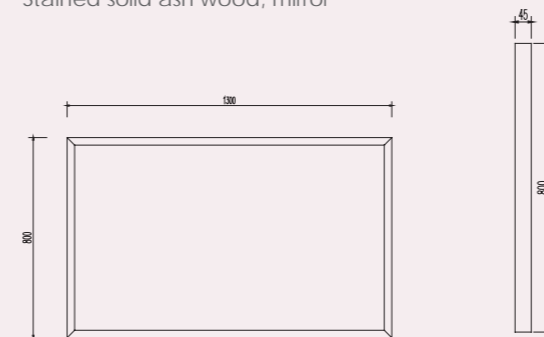

MIRROR

Stained solid ash wood, mirror