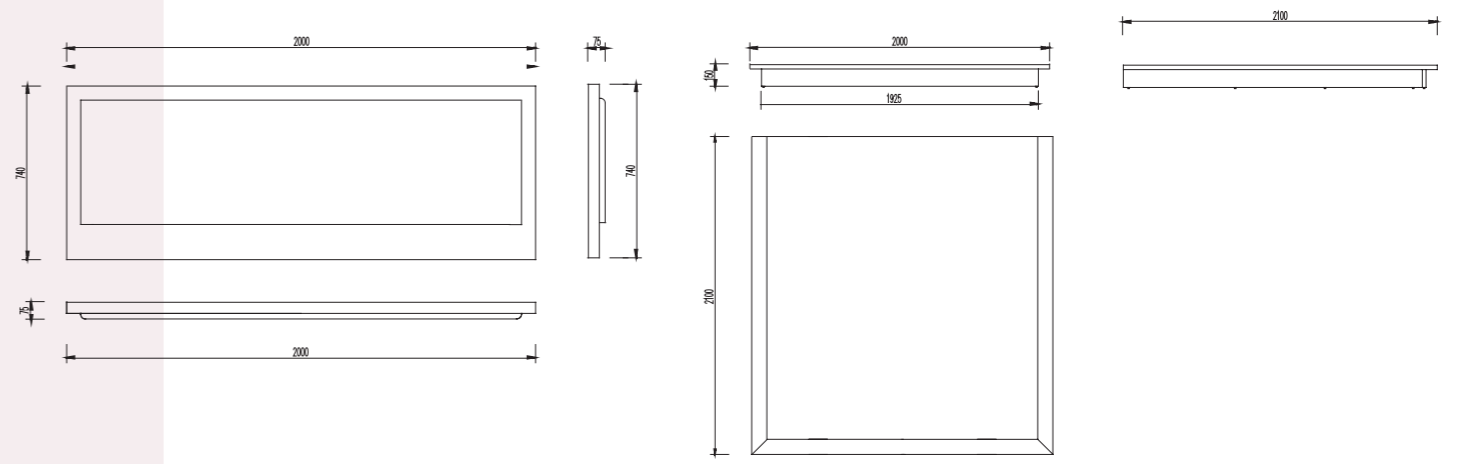

SIDE TABLE

Plywood, stained ash veneer,
tempered glass top

HEADBOARD & BED BOX

Plywood, stained ash veneer, upholstered headboard

THE COLLEZONE

collection

1A - B001T01A

Headboard:
W1100 x D210 x H770mm